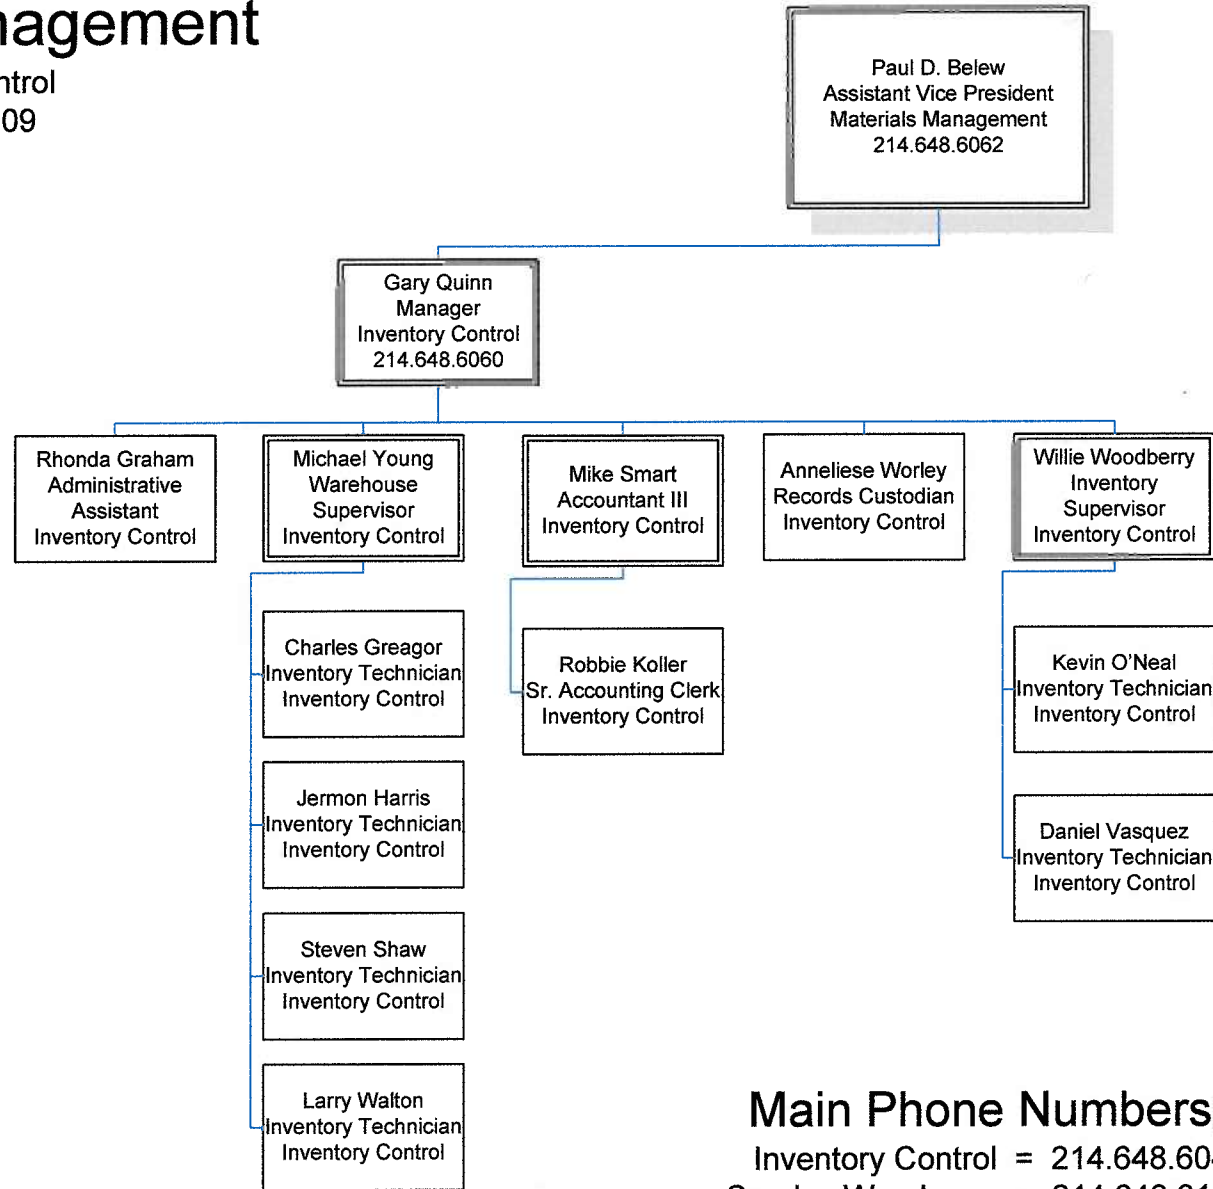

Materials Management

Inventory Control
March 1, 2009

Main Phone Numbers:

Inventory Control = 214.648.6042

Surplus Warehouse = 214.648.6191